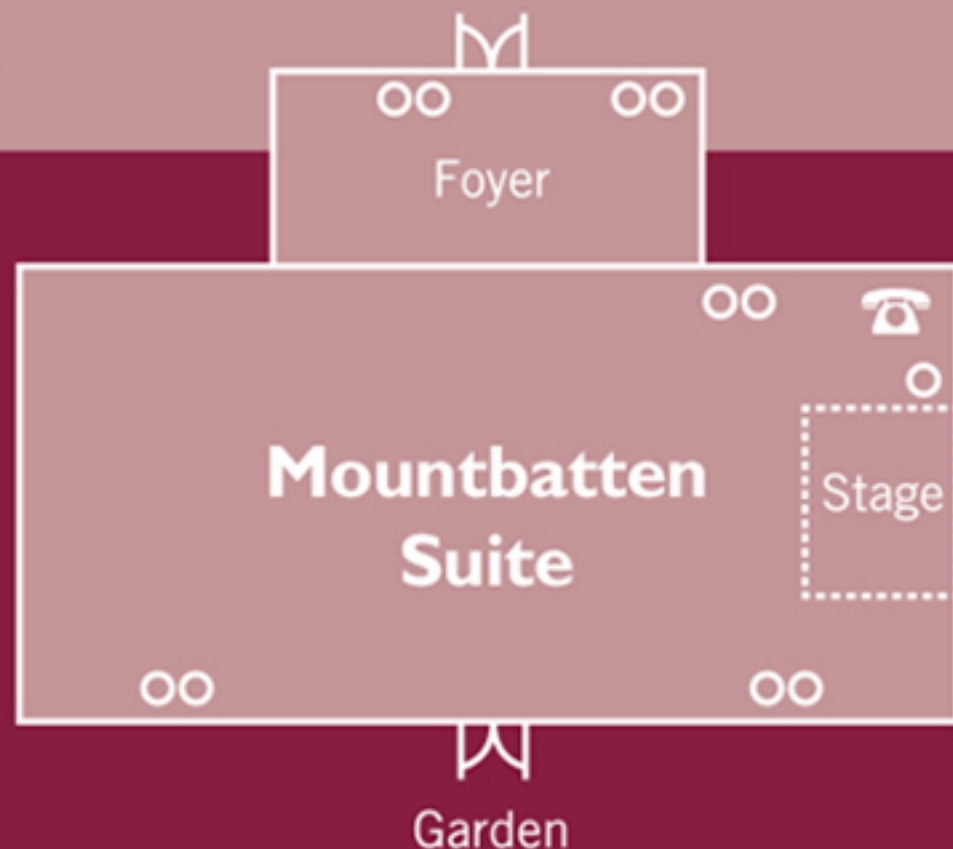

Mountbatten Suite

Max Length
57ft/17m

Max Width
28ft/8m

Max Height
10ft/3m

Theatre Style	Cabaret	Board Room /U-Shape	Reception Buffet	Banquet	Dinner Dance	Natural Daylight
•	•	•	•	•	•	•
150 People	60 People	40 People	120 People	120 People	100 People	Yes

Key: ○ 13 Amp Sockets ↷ Door ☎ Telephone ❄ Air Conditioning